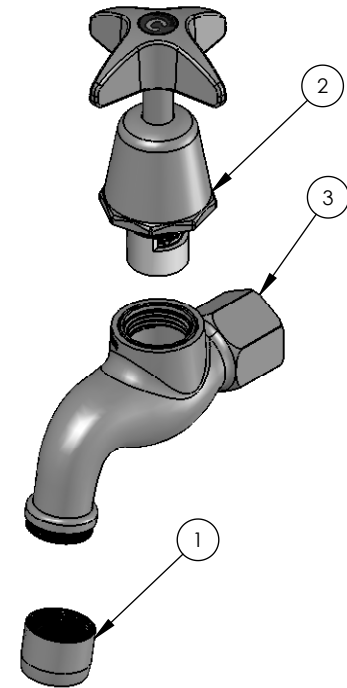

ITEM NO.	PART NUMBER	DESCRIPTION	QTY.
1	672569	AERATOR FEMALE C/P (PERLATOR)	1
2	790553	TOP ASSY S/P Q/TURN(COLD)	1
3	880111	COCK-BIB FEMALE AERATOR	1

REV	DATE	CN	AMMENDMENTS	MODIFIED BY
A	12/12/07		FIRST ISSUE	

GENERAL NOTES:
 REMOVE ALL BURRS AND SHARP EDGES UNLESS OTHERWISE STATED
 DIMENSIONS ARE IN mm's

TOLERANCE EXCEPT WHERE STATED:
 NO DECIMAL POINT ± 0.2
 ONE DECIMAL PLACE ± 0.1
 TWO DECIMAL PLACES ± 0.05
 ANGLES ± 1

ENWARE RESERVES THE RIGHT TO AMEND PRODUCT SPECIFICATIONS AND DESIGNS WITHOUT NOTICE.

DRAWN	SM	9 Endeavour Rd, Caringbah, NSW, 2229 Ph. 61-2-9525-9511 Fax. 61-2-9524-8421	
CHECKED			
APPROVED			
TITLE: VPQ BIB COCK FI AER			
Scale: Not To Scale		Scale: Not To Scale	
MATERIAL:			
FINISH: CHROME PLATED			
This drawing is the Copyright of Enware Australia Pty Ltd and may not be reproduced in full or part without the written consent of Enware Australia Pty Ltd		DWG NO.	SHEET 1 OF 1
		VPQ325F	