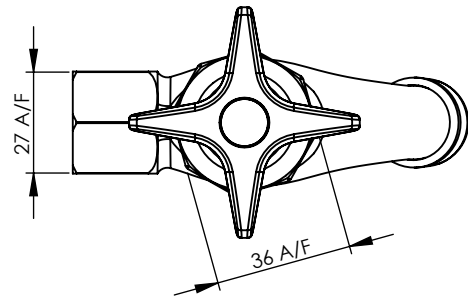

ITEM NO.	PART NUMBER	DESCRIPTION	QTY.
1	672569	AERATOR FEMALE C/P (PERLATOR)	1
2	790553	TOP ASSY S/P Q/TURN(COLD)	1
3	880111	COCK-BIB FEMALE AERATOR	1

REV	DATE	CN	AMMENDMENTS	MODIFIED BY
A	12/12/07		FIRST ISSUE	

GENERAL NOTES:
 REMOVE ALL BURRS AND SHARP EDGES UNLESS OTHERWISE STATED
 DIMENSIONS ARE IN mm's

TOLERANCE EXCEPT WHERE STATED:
 NO DECIMAL POINT ± 0.2
 ONE DECIMAL PLACE ± 0.1
 TWO DECIMAL PLACES ± 0.05
 ANGLES ± 1

ENWARE RESERVES THE RIGHT TO AMEND PRODUCT SPECIFICATIONS AND DESIGNS WITHOUT NOTICE.

DRAWN	SM	9 Endeavour Rd, Caringbah, NSW, 2229 Ph. 61-2-9525-9511 Fax. 61-2-9524-8421	
CHECKED			
APPROVED			
TITLE: VPQ BIB COCK FI AER			
Scale: Not To Scale		Scale: Not To Scale	
MATERIAL:			
FINISH: CHROME PLATED			
This drawing is the Copyright of Enware Australia Pty Ltd and may not be reproduced in full or part without the written consent of Enware Australia Pty Ltd		DWG NO.	SHEET 1 OF 1
		VPQ325F	