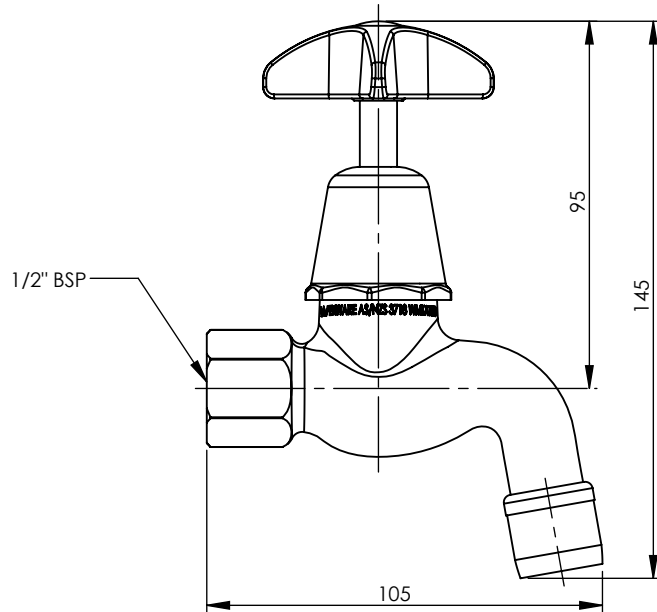

ITEM NO.	PART NUMBER	DESCRIPTION	QTY.
1	672569	AERATOR FEMALE C/P (PERLATOR)	1
2	790553	TOP ASSY S/P Q/TURN(COLD)	1
3	880111	COCK-BIB FEMALE AERATOR	1

REV	DATE	CN	AMMENDMENTS	MODIFIED BY
A	12/12/07		FIRST ISSUE	

GENERAL NOTES:
 REMOVE ALL BURRS AND SHARP EDGES UNLESS OTHERWISE STATED
 DIMENSIONS ARE IN mm's

TOLERANCE EXCEPT WHERE STATED:
 NO DECIMAL POINT ± 0.2
 ONE DECIMAL PLACE ± 0.1
 TWO DECIMAL PLACES ± 0.05
 ANGLES ± 1

ENWARE RESERVES THE RIGHT TO AMEND PRODUCT SPECIFICATIONS AND DESIGNS WITHOUT NOTICE.

DRAWN	SM	9 Endeavour Rd, Caringbah, NSW, 2229 Ph. 61-2-9525-9511 Fax. 61-2-9524-8421	
CHECKED			
APPROVED			
TITLE: VPQ BIB COCK FI AER			
Scale: Not To Scale		Scale: Not To Scale	
MATERIAL:			
FINISH: CHROME PLATED			
This drawing is the Copyright of Enware Australia Pty Ltd and may not be reproduced in full or part without the written consent of Enware Australia Pty Ltd		DWG NO.	SHEET 1 OF 1
		VPQ325F	