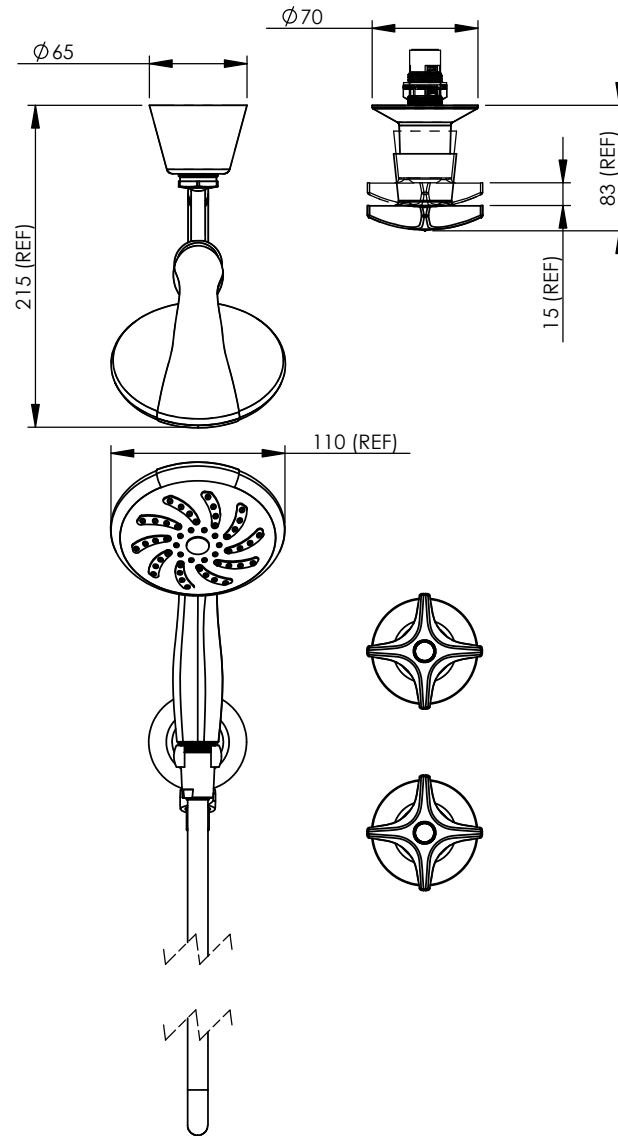

SINGLE FUNCTION WHITE HANDPIECE

HOOK ROTATABLE

5/8" BSP

1/2" BSP  
WATER INLET

1.5m LONG WHITE  
COLOUR HOSE

REV	DATE	CN	AMENDMENTS	MODIFIED BY
A	05/12/06		FIRST ISSUE	
B	10/05/12		BOM CHANGED, 672811 REPLACE 672230, 672826 REPLACE 672159 & 672239,	
			GENERAL DIMENSION CHANGED, 672434 WAS 672402 (B)	KN

**GENERAL NOTES:**  
 REMOVE ALL BURRS AND SHARP EDGES UNLESS OTHERWISE STATED  
 DIMENSIONS ARE IN mm's  
**TOLERANCE EXCEPT WHERE STATED:**  
 NO DECIMAL POINT  $\pm 0.2$   
 ONE DECIMAL PLACE  $\pm 0.1$   
 TWO DECIMAL PLACES  $\pm 0.05$   
 ANGLES  $\pm 1$

ENWARE RESERVES THE RIGHT TO AMEND PRODUCT SPECIFICATIONS AND DESIGNS WITHOUT NOTICE.

DRAWN	KN	9 Endeavour Rd, Caringbah, NSW, 2229	
CHECKED		Ph. 61-2-9525-9511	
APPROVED		Fax. 61-2-9524-8421	
TITLE: CSQ REC/SET W/SP272 SHWR			
Scale: Not To Scale		Scale: Not To Scale	
MATERIAL:			
FINISH:			
This drawing is the Copyright of Enware Australia Pty Ltd and may not be reproduced in full or part without the written consent of Enware Australia Pty Ltd		DWG NO.	SHEET 1 OF 2
		CSQ361	