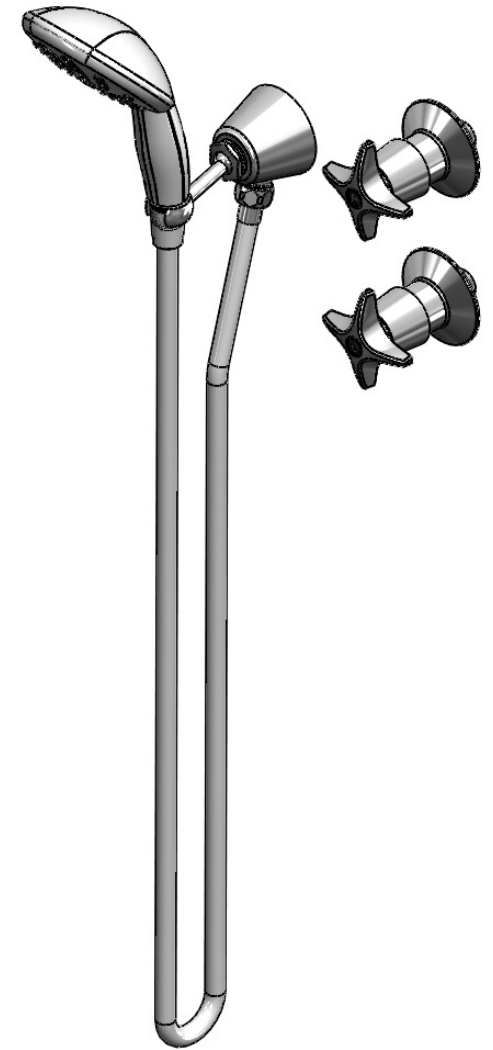

SINGLE FUNCTION WHITE HANDPIECE

HOOK ROTATABLE

5/8" BSP

1/2" BSP  
WATER INLET

1.5m LONG WHITE  
COLOUR HOSE

REV	DATE	CN	AMENDMENTS	MODIFIED BY
A	05/12/06		FIRST ISSUE	
B	10/05/12		BOM CHANGED, 672811 REPLACE 672230, 672826 REPLACE 672159 & 672239,	
			GENERAL DIMENSION CHANGED, 672434 WAS 672402 (B)	KN

**GENERAL NOTES:**  
 REMOVE ALL BURRS AND SHARP EDGES UNLESS OTHERWISE STATED  
 DIMENSIONS ARE IN mm's  
**TOLERANCE EXCEPT WHERE STATED:**  
 NO DECIMAL POINT  $\pm 0.2$   
 ONE DECIMAL PLACE  $\pm 0.1$   
 TWO DECIMAL PLACES  $\pm 0.05$   
 ANGLES  $\pm 1$

ENWARE RESERVES THE RIGHT TO AMEND PRODUCT SPECIFICATIONS AND DESIGNS WITHOUT NOTICE.

DRAWN	KN	9 Endeavour Rd, Caringbah, NSW, 2229	
CHECKED		Ph. 61-2-9525-9511	
APPROVED		Fax. 61-2-9524-8421	
TITLE: CSQ REC/SET W/SP272 SHWR			
Scale: Not To Scale		Scale: Not To Scale	
MATERIAL:			
FINISH:			
This drawing is the Copyright of Enware Australia Pty Ltd and may not be reproduced in full or part without the written consent of Enware Australia Pty Ltd		DWG NO.	SHEET 1 OF 2
		CSQ361	