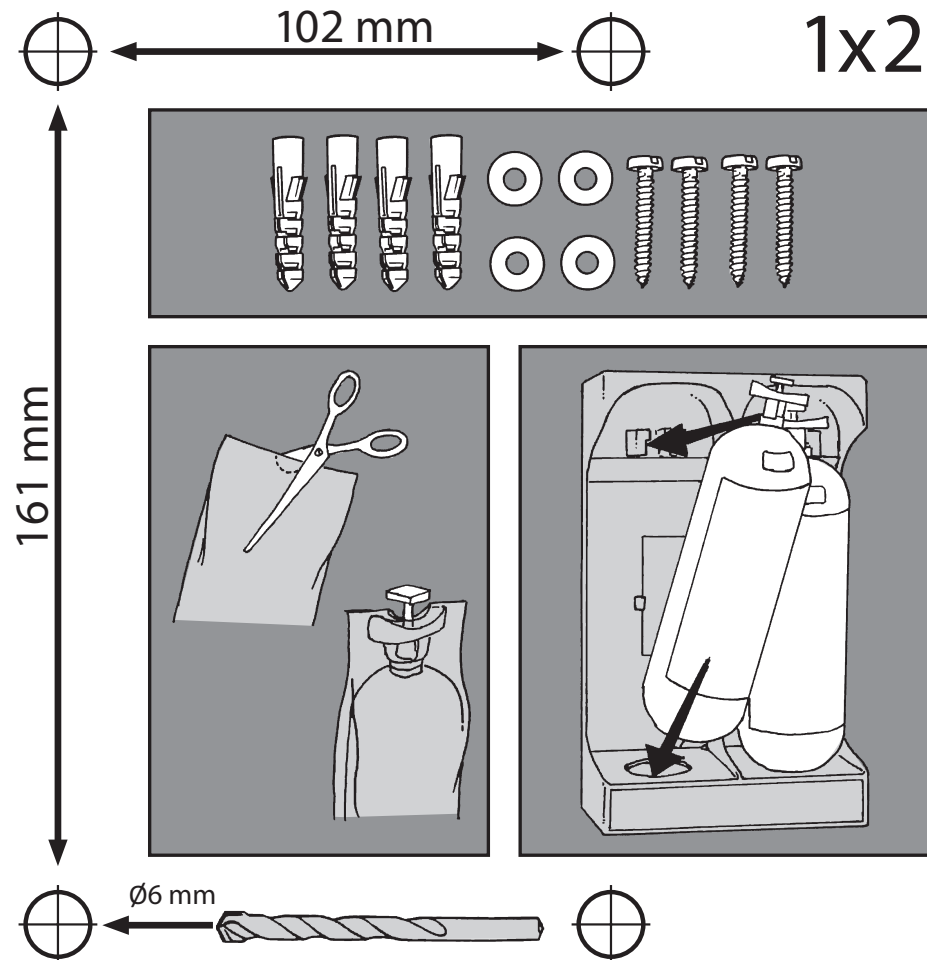

Tobin Transport Stand - 2 Bottle System

TOB127

I000280_Dec 17

Call 1300 369 273
www.enware.com.au

ENWARE