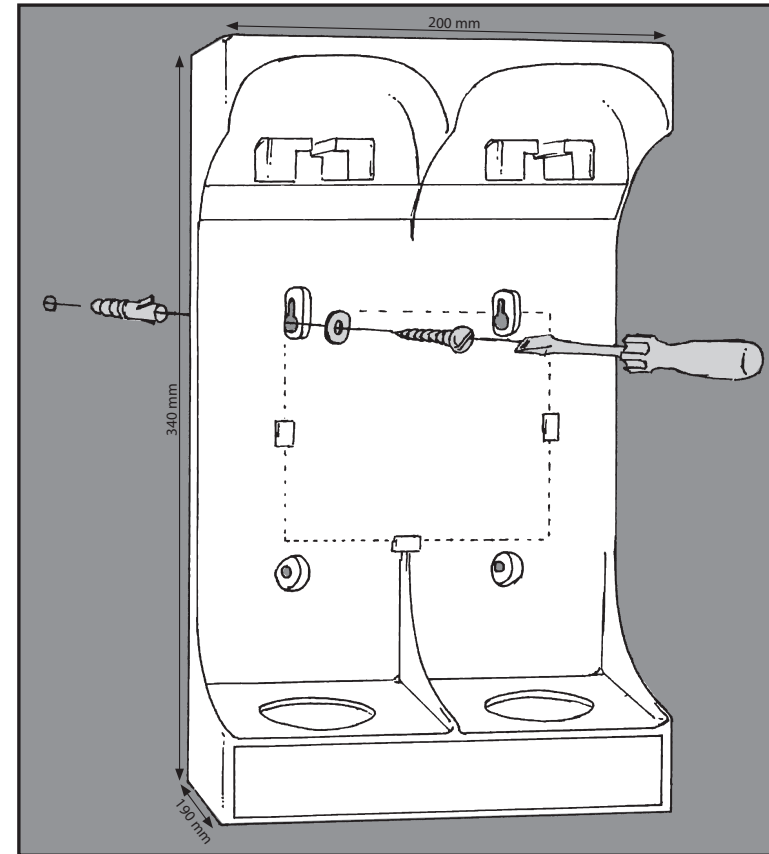

Tobin Transport Stand - 2 Bottle System

TOB127

I000280_Dec 17

Call 1300 369 273
www.enware.com.au

ENWARE